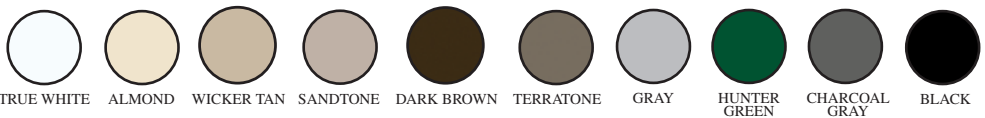

	DV-300	DV-400	DC-200	DV-500	DV-600	CDC-1380
Panel						
Flush	✓	✓	✓	✓	✓	✓
Door Thickness	1 3/8"	2"	2"	1 3/8"	2"	1 3/8"
Insulation	Polystyrene	Polystyrene	Polystyrene	Polyurethane	Polyurethane	Polystyrene
R-Value	6.48	9.05	9.05	14.46	19.4	6.7
Steel Thickness (actual)	27/27 ga	27/27 ga	24/27 ga	27/27 ga	27/27 ga	27/27 ga
Section Heights	18", 21"	18", 21"	18", 21"	18", 21"	18", 21"	18", 21", 24"
Wind Load Available	✓	✓	✓	✓	✓	✓
Window Glass Options						
3/32" Single Strength	Clear, Obscure, Frost, Dark Tint	Clear, Obscure, Frost, Dark Tint	Clear, Obscure, Frost, Dark Tint	Clear, Obscure, Frost, Dark Tint	Clear, Obscure, Frost, Dark Tint	Clear, Obscure
Insulated	Clear, Frost, Dark Tint	Clear, Frost, Dark Tint	Clear, Frost, Dark Tint	Clear, Frost, Dark Tint	Clear, Frost, Dark Tint	Clear
Custom Cut	✓	✓	✓	✓	✓	✓
Exterior Color Options						
True White (TW)	✓	✓	✓	✓	✓	✓
Almond (AL)	✓	✓	✓	✓	✓	✓
Wicker Tan (WK)	✓	✓	✓	✓	✓	✓
Sandtone (ST)	✓	✓	✓	✓	✓	✓
Dark Brown (DN)	✓	✓	✓	✓	✓	✓
Terratone (TT)	✓	✓	✓	✓	✓	✓
Gray (GY)	✓	✓	✓	✓	✓	✓
Hunter Green (HG)	✓	✓	✓	✓	✓	✓
Charcoal Gray (EF)	✓	✓	✓	✓	✓	✓
Black (BL) †	✓	✓	✓	✓	✓	✓
Warranty ⁽¹⁾						
*Paint	Lifetime	Lifetime	Lifetime	Lifetime	Lifetime	Lifetime
Hardware	5 Years	5 Years	5 Years	5 Years	5 Years	5 Years

⁽¹⁾ For complete warranty details, visit deldenmfg.com or contact your local Delden dealer.

* Paint finish warranty applies to sections only, not trim design.

† A black garage door is not recommended for houses facing southwest and subject to extreme sun/heat exposure.

COLORS

Delden steel doors arrive pre-painted; for custom colors, exterior latex paint must be used. Ask your Delden dealer for instructions on painting.

Refer to Exterior Color Options chart

DECORATIVE HARDWARE