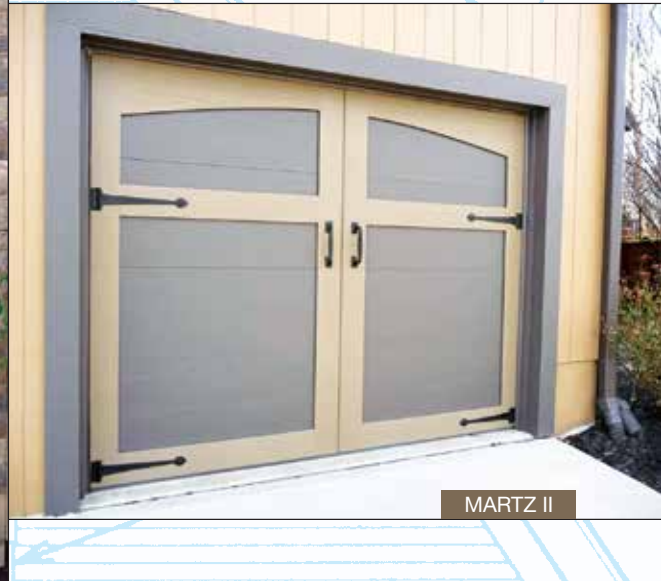

Your Home Your Design

3'-2"
6'-6"
5/4 x 6
(BLOCKOUT 1")

NELSON II

MARTZ II

COLBERN II

It's the perfect reflection of your style.

With custom trim designs, Delden can provide a style that compliments your home in a way that enhances every unique feature. With a steel insulated low maintenance decorative look, you will be the talk of the neighborhood. Choose from our selection of decorative hardware and add the final touch to your masterpiece. We can construct any custom design imaginable, as long as the finished product can move in a vertical plane.

GARAGE DOORS

"Experience the Quality"

DELTRIM Custom Collection

NELSON I

NELSON II

ENTRANCE

MARTZ II

COLBERN II